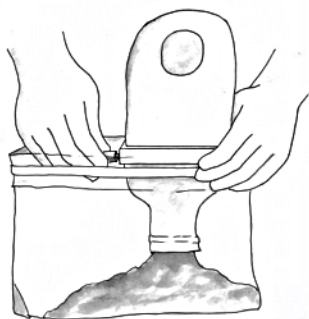

Open The Traveler Kit, Remove Contents, Put on Gloves

Unlock The Traveler and slide-up to where rollers are just below fill port and snap closed with knob toward center of torso

Reach into Collection bag and open drain port

While twisting knob & applying slight downward pressure "tractor" rollers down bag pushing contents into Collection bag.

Fold up sides of Collection bag and place it aside. Use wipes to clean drain port. Close drain port.