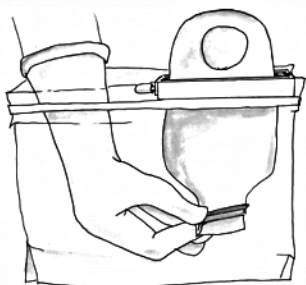

Open The Traveler Kit, Remove Contents, Put on Gloves

Unlock The Traveler and slide-up to where rollers are just below fill port and snap closed with knob toward center of torso

Reach into Collection bag and open drain port

While twisting knob & applying slight downward pressure "tractor" rollers down bag pushing contents into Collection bag.

Fold up sides of Collection bag and place it aside. Use wipes to clean drain port. Close drain port.